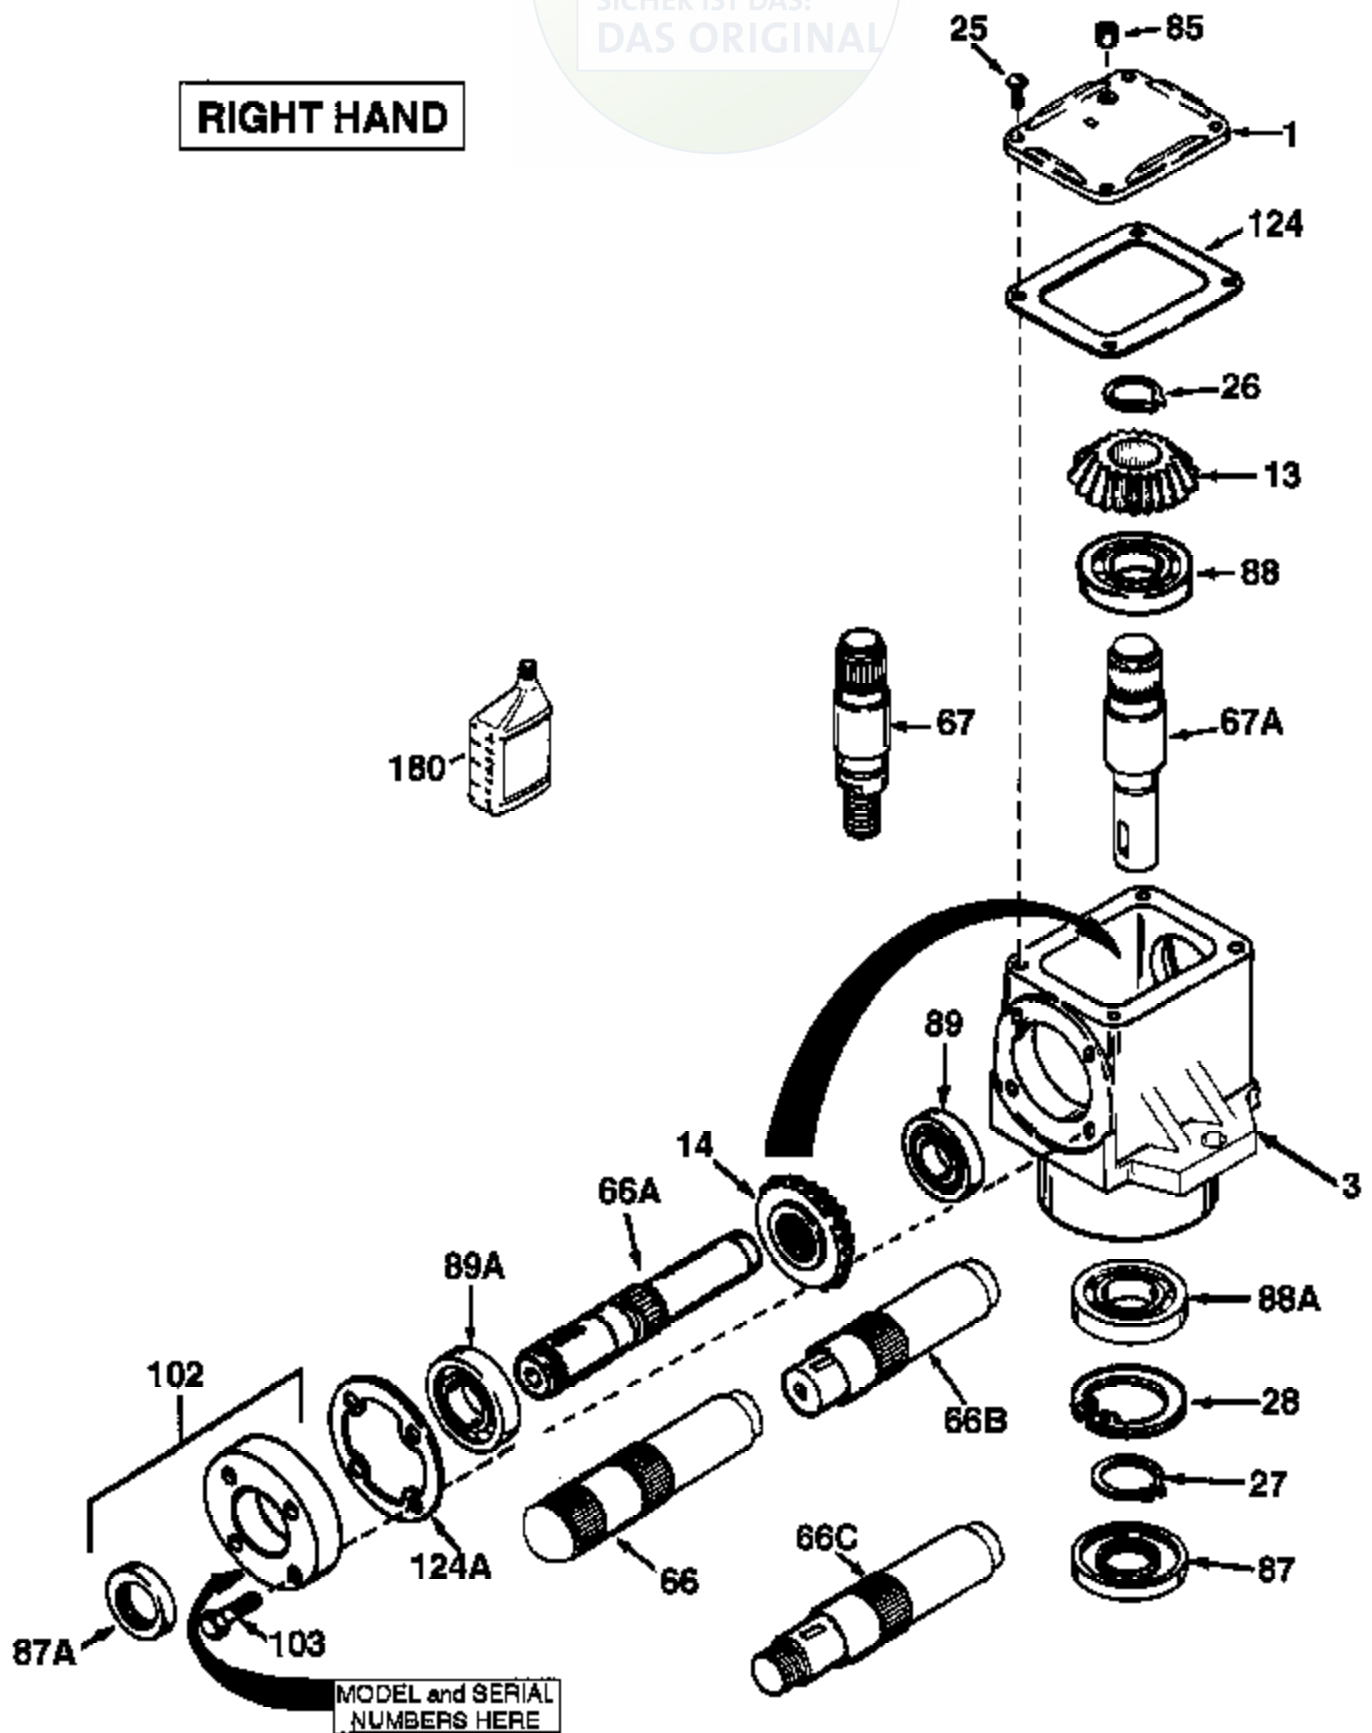

JOIST

SICHER IST DAS:
DAS ORIGINAL

RIGHT HAND

Ref #	Part Number	Qty	Description
1	772067		Cover
3	770112		Right Angle Drive Housing
13	778101A		Miter Gear (17 teeth) (7/8" ID)
14	778210A		Miter Gear (17 teeth) (1" ID)
25	792025		Screw, 10-24 x 1/2"
26	788018		Retainer Ring
66A	776228		Input Shaft (5-7/32" long)
67A	776346		Output Shaft (5.1" long)
85	792039		Pipe Plug, 1/8-27 (countersunk headle ss)
87A	788031		Oil Seal
87	788082		Oil Seal
88	780034		Ball Bearing
88A	780177	1000-1000-057	Ball Bearing
89	780024	Peerless	Ball Bearing
102	786029		Retainer Cap & Seal (Incl. 87A & 103)
103	792026		Screw, 1/4-20 x 7/8"
124	788028		Cover Gasket
124A	788030B		Cap Gasket
180	730229A		Gear Oil 80W90

1000-1000-057 Page 2 of 2
Peerless Ball Bearing